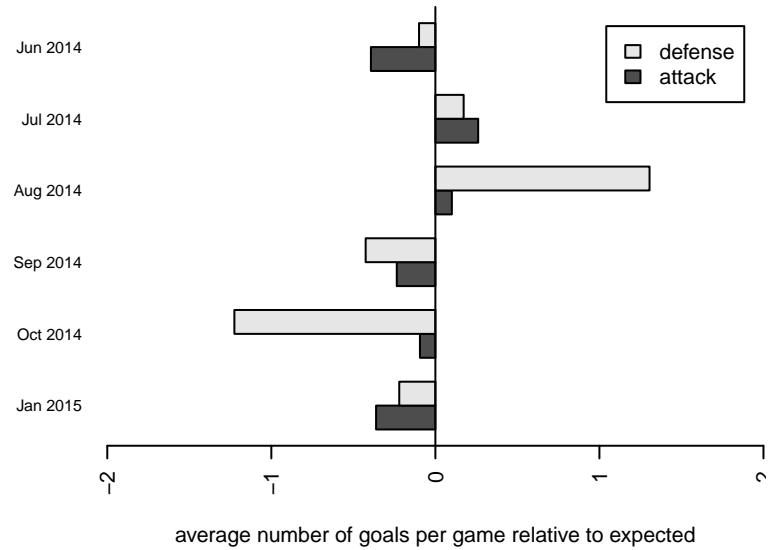

Performance relative to 13 month average