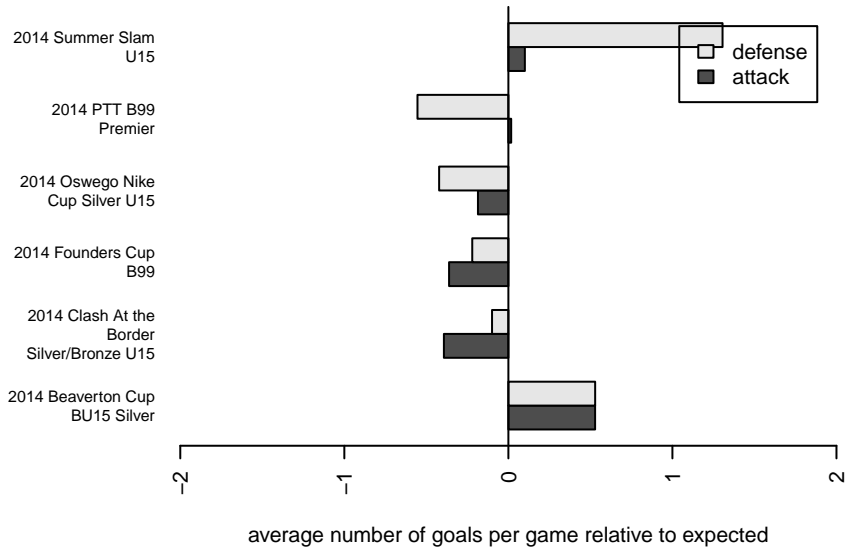

Washington Timbers Burgundy B99

Washington Timbers
 Vancouver, WA
 B99 total strength=1025
 attack=2.53 defense=1.88
 fall league = PTT B99 Premier

alt names used:
 WTFC B99 Burgundy
 WTFC B99 Burgundy
 Washington Timbers B99 Burgundy
 WA Timbers B99 Burgundy
 WASHINGTON TIMBER B99 BURGUNDY (WA)
 WA Timbers B99 Burgundy
 Washington Timbers B99 Burgundy

Venues played:
 2014 Clash At the Border Silver/Bronze U15
 2014 Beaverton Cup BU15 Silver
 2014 Oswego Nike Cup Silver U15
 2014 Summer Slam U15
 2014 PTT B99 Premier
 2014 Founders Cup B99

Washington Timbers Burgundy B99
 Dots are actual minus expected GF (blue circles) and GA (red triangles).
 Blue line is smoothed change in attack strength. Red is smoothed change in defense strength.

**attack and defense variance (black dot)
relative to other teams
and top 10 in region**

**attack and defense rating
relative to others at age
and all opponents in last 13 months**

Performance relative to 13 month average