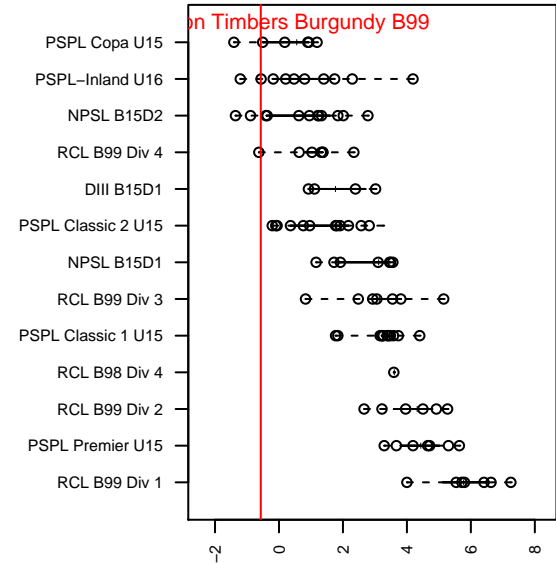

Washington Timbers Burgundy B99

Washington Timbers
 Vancouver, WA
 B99 total strength=1025
 attack=2.53 defense=1.88
 fall league = PTT B99 Premier

alt names used:
 WTFC B99 Burgundy
 WTFC B99 Burgundy
 Washington Timbers B99 Burgundy
 WA Timbers B99 Burgundy
 WASHINGTON TIMBER B99 BURGUNDY (WA)
 WA Timbers B99 Burgundy
 Washington Timbers B99 Burgundy

Venues played:
 2014 Clash At the Border Silver/Bronze U15
 2014 Beaverton Cup BU15 Silver
 2014 Oswego Nike Cup Silver U15
 2014 Summer Slam U15
 2014 PTT B99 Premier
 2014 Founders Cup B99

Washington Timbers Burgundy B99
 Dots are actual minus expected GF (blue circles) and GA (red triangles).
 Blue line is smoothed change in attack strength. Red is smoothed change in defense strength.

**attack and defense variance (black dot)
relative to other teams
and top 10 in region**

**attack and defense rating
relative to others at age
and all opponents in last 13 months**

Performance relative to 13 month average