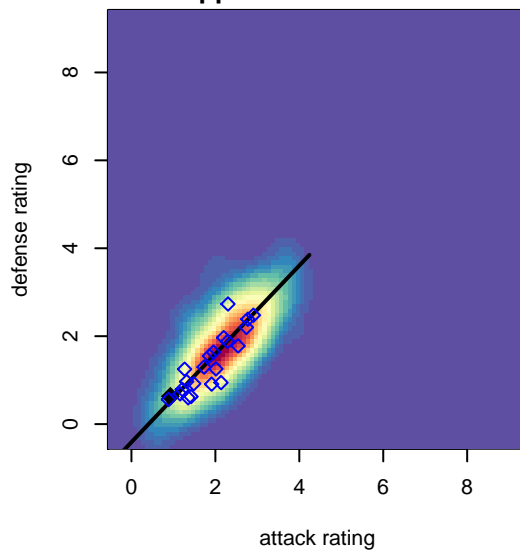

Washington Timbers Burgundy B99

Washington Timbers
 Vancouver, WA
 B99 total strength=1025
 attack=2.53 defense=1.88
 fall league = PTT B99 Premier

alt names used:
 WTFC B99 Burgundy
 WTFC B99 Burgundy
 Washington Timbers B99 Burgundy
 WA Timbers B99 Burgundy
 WASHINGTON TIMBER B99 BURGUNDY (WA)
 WA Timbers B99 Burgundy
 Washington Timbers B99 Burgundy

Venues played:
 2014 Clash At the Border Silver/Bronze U15
 2014 Beaverton Cup BU15 Silver
 2014 Oswego Nike Cup Silver U15
 2014 Summer Slam U15
 2014 PTT B99 Premier
 2014 Founders Cup B99

Washington Timbers Burgundy B99
 Dots are actual minus expected GF (blue circles) and GA (red triangles).
 Blue line is smoothed change in attack strength. Red is smoothed change in defense strength.

**attack and defense variance (black dot)
relative to other teams
and top 10 in region**

**attack and defense rating
relative to others at age
and all opponents in last 13 months**

Performance relative to 13 month average