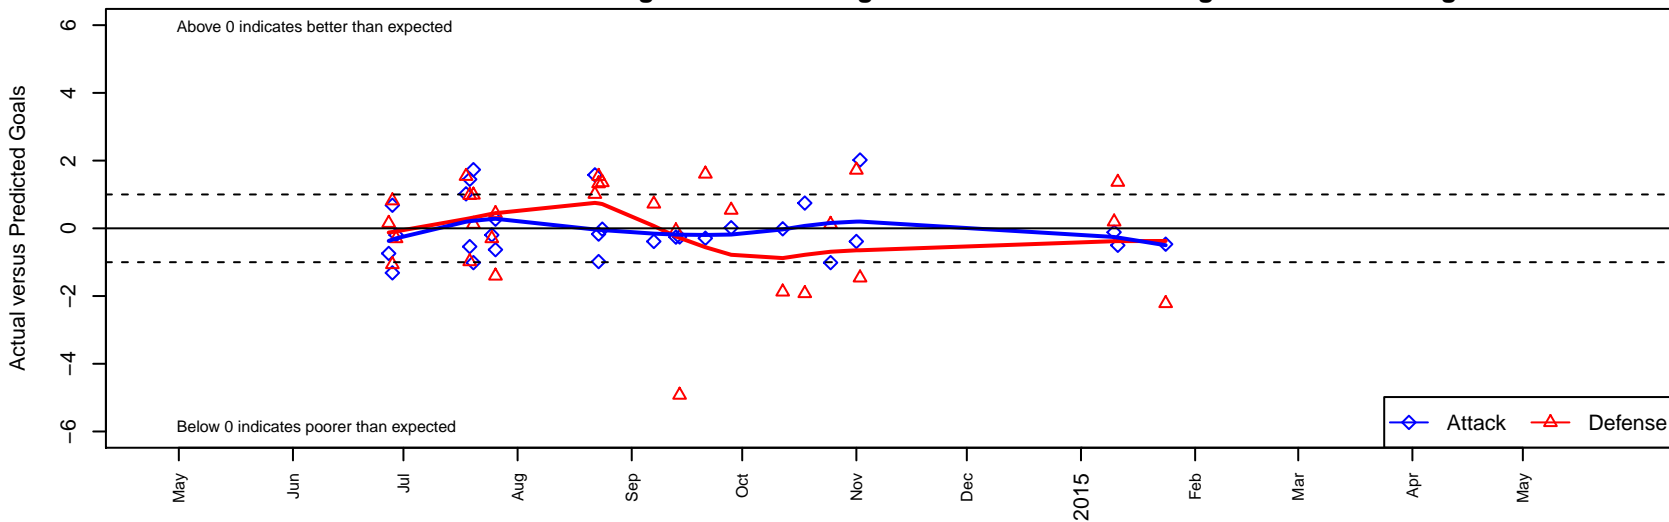

Washington Timbers Burgundy B99

Washington Timbers
 Vancouver, WA
 B99 total strength=1025
 attack=2.53 defense=1.88
 fall league = PTT B99 Premier

alt names used:
 WTFC B99 Burgundy
 WTFC B99 Burgundy
 Washington Timbers B99 Burgundy
 WA Timbers B99 Burgundy
 WASHINGTON TIMBER B99 BURGUNDY (WA)
 WA Timbers B99 Burgundy
 Washington Timbers B99 Burgundy

Venues played:
 2014 Clash At the Border Silver/Bronze U15
 2014 Beaverton Cup BU15 Silver
 2014 Oswego Nike Cup Silver U15
 2014 Summer Slam U15
 2014 PTT B99 Premier
 2014 Founders Cup B99

Washington Timbers Burgundy B99
 Dots are actual minus expected GF (blue circles) and GA (red triangles).
 Blue line is smoothed change in attack strength. Red is smoothed change in defense strength.

**attack and defense variance (black dot)
relative to other teams
and top 10 in region**

**attack and defense rating
relative to others at age
and all opponents in last 13 months**

Performance relative to 13 month average