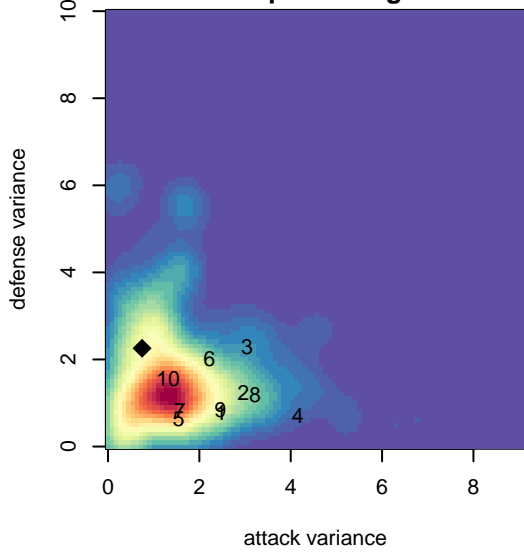

Washington Timbers Burgundy B99

Washington Timbers
 Vancouver, WA
 B99 total strength=1025
 attack=2.53 defense=1.88
 fall league = PTT B99 Premier

alt names used:
 WTFC B99 Burgundy
 WTFC B99 Burgundy
 Washington Timbers B99 Burgundy
 WA Timbers B99 Burgundy
 WASHINGTON TIMBER B99 BURGUNDY (WA)
 WA Timbers B99 Burgundy
 Washington Timbers B99 Burgundy

Venues played:
 2014 Clash At the Border Silver/Bronze U15
 2014 Beaverton Cup BU15 Silver
 2014 Oswego Nike Cup Silver U15
 2014 Summer Slam U15
 2014 PTT B99 Premier
 2014 Founders Cup B99

Washington Timbers Burgundy B99
 Dots are actual minus expected GF (blue circles) and GA (red triangles).
 Blue line is smoothed change in attack strength. Red is smoothed change in defense strength.

**attack and defense variance (black dot)
relative to other teams
and top 10 in region**

**attack and defense rating
relative to others at age
and all opponents in last 13 months**

Performance relative to 13 month average